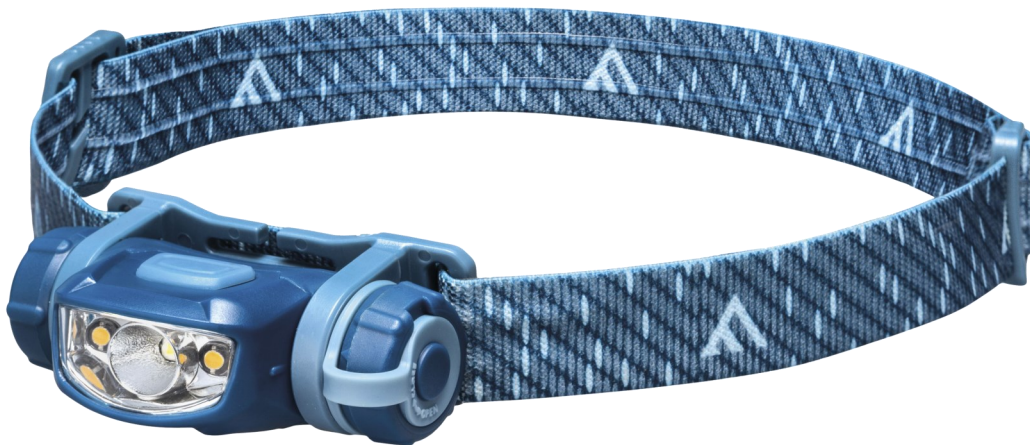

# ProGARM® 2671 Photon Headlight

## PRODUCT DETAILS

- Features: Waterproof and shock resistant headlight with adjustable head
- Colour: Blue
- Power supply: 1 x AA 1.5V battery
- Operations time: Cree® 100% 2h, 10% 8h | Nichia 100% 3h 48min, 10% 20h
- Light output: Cree® 90lm | Nichia 23lm
- Light source: Cree® XP-E2 LED + 2 x 5mm Nichia LED
- Dimensions: 60mm x 35mm x 25mm

## FEATURES AND BENEFIT

- Super bright white LEDs
- Waterproof and shock resistant
- Adjustable head
- Helmet mounting - Elastic strap and Velcro® Brand fasteners

## PRODUCT DESCRIPTION

Arc Flash Headtorch with super bright white LEDs powered by 1 x AA 1.5V battery (not included). Waterproof and shock resistant headlight with adjustable head, easily and stably mounted on the helmet by an elastic strap and VECRO® Brand fasteners. Suitable for use with ProGARM Arc Flash Helmets.