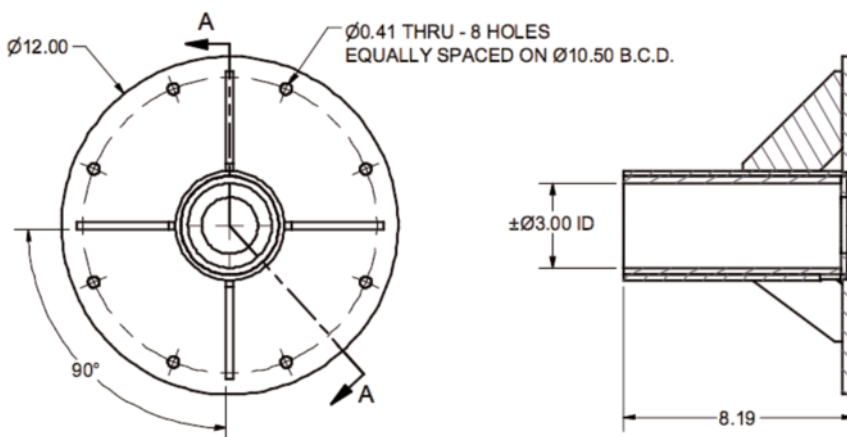

Floor Mount
Designed to be used with Davit Arms
To be bolted onto level ground

Product Code:
30031

Conformance:
BS EN 795 TYPE B

Weight:
8.8kg

Mild Steel with CS-500 finish