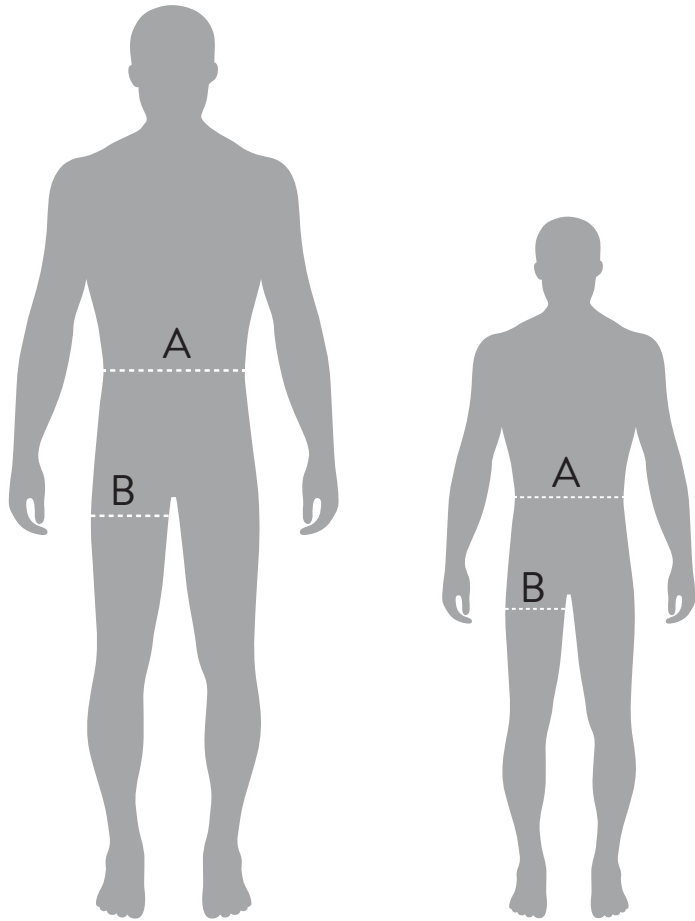

RGH12 CIMBING HARNESS SIZE GUIDE

Size	Small	Standard
A = Waist	16 - 39" 40 - 100cm	16 - 49" 40 - 125cm
B = Leg	10 - 27" 25 - 70cm	10 - 33" 25 - 85cm

This is a general guide only.