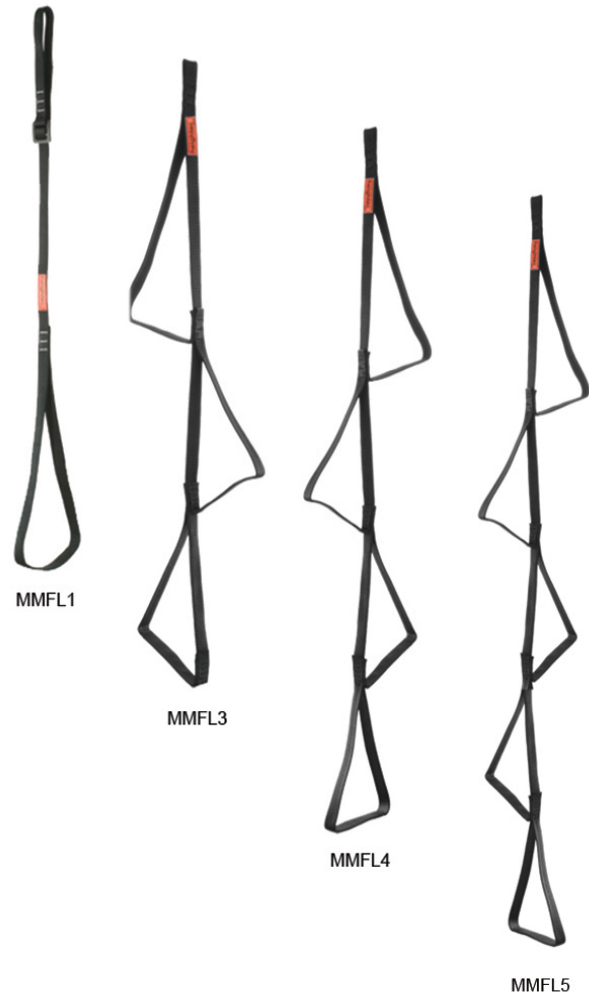

## Footloop, 1 step adjustable

MMFL1

### Adjustable footloop to aid rope access ascending

Features:

- reinforced treads
- • durable webbing construction
- lightweight & compact

Each foot tread is reinforced to hold its shape, this not only makes the step easier to find but also increase the durability of the footloop.

The lightweight design ensure the footloops are unobtrusive when carried or packed away.

1 step - adjustable length 84 - 110cm (MMFL1)

Fixed options available:

3 step - fixed length 103cm (MMFL3)

4 step - fixed length 130cm (MMFL4)

5 step - fixed length 153cm (MMFL5)