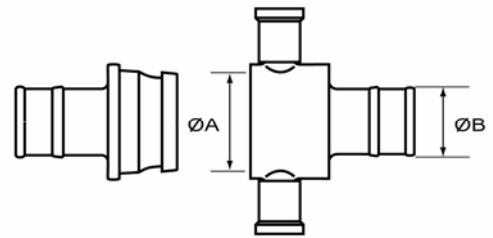

## 2 1/2" INSTANTANEOUS COUPLINGS

### Delivery Hose Coupling

Description	ØA	ØB	Stock Ref No.
2 1/2" INST x 25mm Hose Tail	2 1/2"	25	COG000025
2 1/2" INST x 38mm Hose Tail	2 1/2"	38	COG000038
2 1/2" INST x 45mm Hose Tail	2 1/2"	45	COG000045
2 1/2" INST x 52mm Hose Tail	2 1/2"	52	COG000052
2 1/2" INST x 64mm Hose Tail	2 1/2"	64	COG000064
2 1/2" INST x 70mm Hose Tail	2 1/2"	70	COG000070

### Blank Cap & Chain

Description	ØA	Stock Ref No.
2 1/2" INST Blank Cap	65	BLG000100
2 1/2" INST Blank Plug	65	BLG000200

### Sealing Ring & Spares

Description	Stock Ref No.
2 1/2" INST Washers	XWS000003

Unless stated all measurements in millimetres