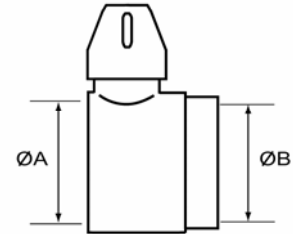

2½" INSTANTANEOUS ADAPTORS

Female Adaptors

Description	ØA	ØB	Stock Ref No.
2½" INST Female	65	1" BSP Male	ADG001064
2½" INST Female	65	1½" BSP Male	ADG001066
2½" INST Female	65	2" BSP Male	ADG001068
2½" INST Female	65	2½" BSP Male	ADG001069
2½" INST Female	65	1½" BSP Female	ADG001046
2½" INST Female	65	2" BSP Female	ADG001048
2½" INST Female	65	2½" BSP Female	ADG001049
2½" INST Female	65	2½" INST Female	ADG000001