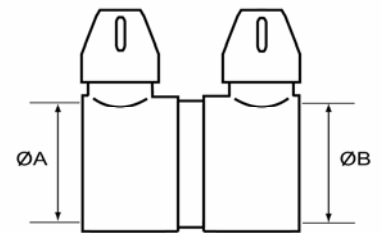

2½" INSTANTANEOUS ADAPTORS

Female Adaptors

Description	ØA	ØB	Stock Ref No.
2½" INST Female	65	1" BSP Male	ADG001064
2½" INST Female	65	1½" BSP Male	ADG001066
2½" INST Female	65	2" BSP Male	ADG001068
2½" INST Female	65	2½" BSP Male	ADG001069
2½" INST Female	65	1½" BSP Female	ADG001046
2½" INST Female	65	2" BSP Female	ADG001048
2½" INST Female	65	2½" BSP Female	ADG001049
2½" INST Female	65	2½" INST Female	ADG000001