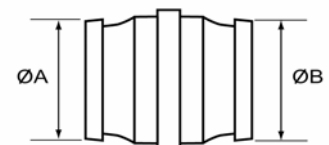

Male Adaptors

Description	ØA	ØB	Stock Ref No.
2½" INST Male	65	1" BSP Male	ADG001024
2½" INST Male	65	1½" BSP Male	ADG001026
2½" INST Male	65	2" BSP Male	ADG001028
2½" INST Male	65	2½" BSP Male	ADG001029
2½" INST Male	65	1" BSP Female	ADG001004
2½" INST Male	65	1½" BSP Female	ADG001006
2½" INST Male	65	2" BSP Female	ADG001008
2½" INST Male	65	2½" BSP Female	ADG001009
2½" INST Male	65	2½" INST Male	ADG000002