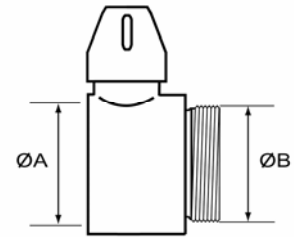

2½" INSTANTANEOUS ADAPTORS

Female Adaptors

Description	ØA	ØB	Stock Ref No.
2½" INST Female	65	1" BSP Male	ADG001064
2½" INST Female	65	1½" BSP Male	ADG001066
2½" INST Female	65	2" BSP Male	ADG001068
2½" INST Female	65	2½" BSP Male	ADG001069
2½" INST Female	65	1½" BSP Female	ADG001046
2½" INST Female	65	2" BSP Female	ADG001048
2½" INST Female	65	2½" BSP Female	ADG001049
2½" INST Female	65	2½" INST Female	ADG000001