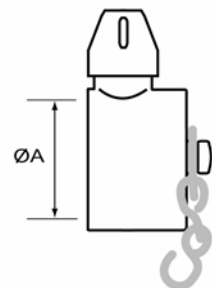

## 2 1/2" INSTANTANEOUS COUPLINGS

### Delivery Hose Coupling

Description	ØA	ØB	Stock Ref No.
2 1/2" INST x 25mm Hose Tail	2 1/2"	25	COG000025
2 1/2" INST x 38mm Hose Tail	2 1/2"	38	COG000038
2 1/2" INST x 45mm Hose Tail	2 1/2"	45	COG000045
2 1/2" INST x 52mm Hose Tail	2 1/2"	52	COG000052
2 1/2" INST x 64mm Hose Tail	2 1/2"	64	COG000064
2 1/2" INST x 70mm Hose Tail	2 1/2"	70	COG000070

### Blank Cap & Chain

Description	ØA	Stock Ref No.
2 1/2" INST Blank Cap	65	BLG000100
2 1/2" INST Blank Plug	65	BLG000200

### Sealing Ring & Spares

Description	Stock Ref No.
2 1/2" INST Washers	XWS000003

Unless stated all measurements in millimetres