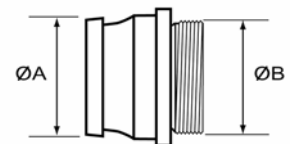

Male Adaptors

Description	ØA	ØB	Stock Ref No.
2½" INST Male	65	1" BSP Male	ADG001024
2½" INST Male	65	1½" BSP Male	ADG001026
2½" INST Male	65	2" BSP Male	ADG001028
2½" INST Male	65	2½" BSP Male	ADG001029
2½" INST Male	65	1" BSP Female	ADG001004
2½" INST Male	65	1½" BSP Female	ADG001006
2½" INST Male	65	2" BSP Female	ADG001008
2½" INST Male	65	2½" BSP Female	ADG001009
2½" INST Male	65	2½" INST Male	ADG000002