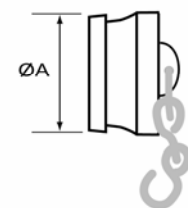

## 2 1/2" INSTANTANEOUS COUPLINGS

### Delivery Hose Coupling

Description	ØA	ØB	Stock Ref No.
2 1/2" INST x 25mm Hose Tail	2 1/2"	25	COG000025
2 1/2" INST x 38mm Hose Tail	2 1/2"	38	COG000038
2 1/2" INST x 45mm Hose Tail	2 1/2"	45	COG000045
2 1/2" INST x 52mm Hose Tail	2 1/2"	52	COG000052
2 1/2" INST x 64mm Hose Tail	2 1/2"	64	COG000064
2 1/2" INST x 70mm Hose Tail	2 1/2"	70	COG000070

### Blank Cap & Chain

Description	ØA	Stock Ref No.
2 1/2" INST Blank Cap	65	BLG000100
2 1/2" INST Blank Plug	65	BLG000200

### Sealing Ring & Spares

Description	Stock Ref No.
2 1/2" INST Washers	XWS000003

Unless stated all measurements in millimetres