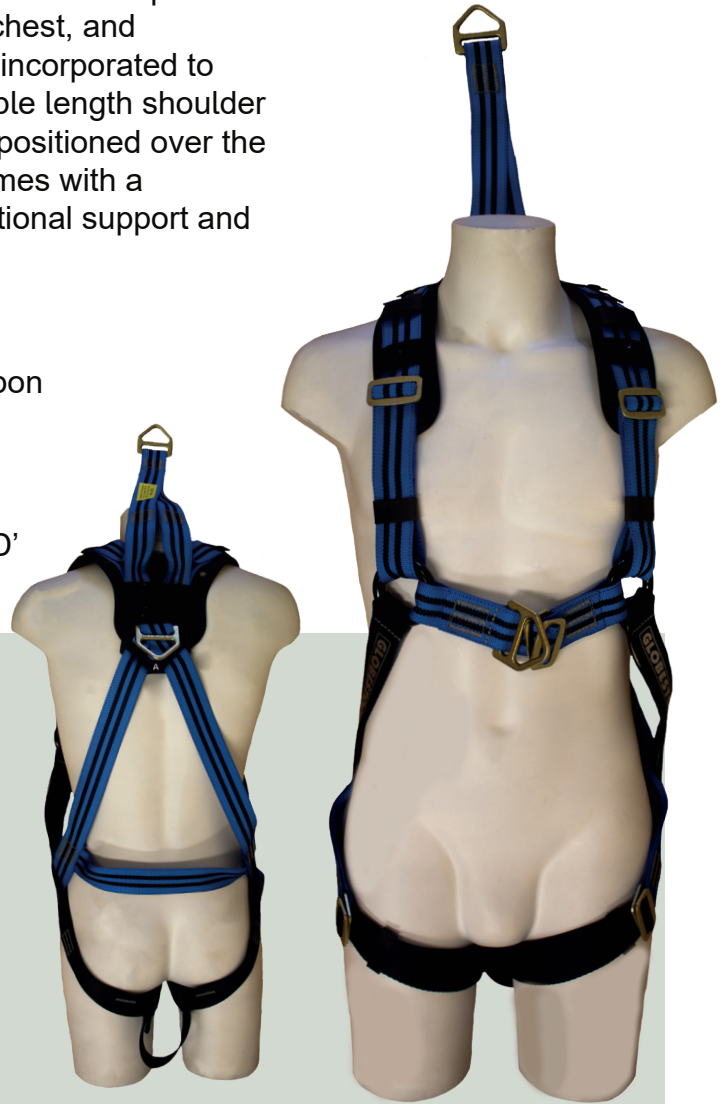

Rescue Harness

With Retrofit Yoke

GSE1303B

This Globestock rescue harness comes with three attachment points: 3 bar slide and rectangular linkage, on the leg and chest, and features an overhead rescue strap. Alloy rings are incorporated to interconnect the shoulder and chest straps. Adjustable length shoulder straps with a 3 bar buckle ensure the chest strap is positioned over the sternum comfortably and correctly. This harness comes with a standard retrofit shoulder yoke, which provides additional support and comfort for the user.

Material Specification

Polyester webbing with heat treated zinc plated carbon steel fittings and anodized black alloy rings.

Attachment Points

Overhead 'D' ring, rear fall arrest 'D' ring and front 'D' ring attachment points.

Features

- ◆ Overhead Rescue Strap
- ◆ Adjustable Leg & Shoulder Straps
- ◆ Retrofit Shoulder Yoke
- ◆ EN361 Rear D
- ◆ EN361 Front D
- ◆ EN1497 Overhead D

Three Bar Slide

Three Bar & Square Link

'D' Ring