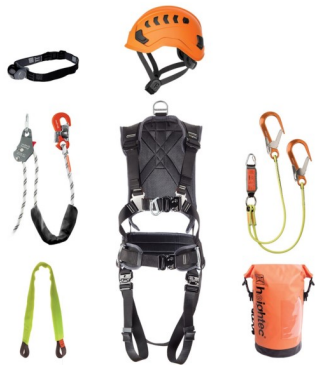

# RESCUE / EVAC

Lifting Systems

Lone Alert /  
Man Down

Work Kits

Stretchers &  
Brindles

Controlled  
Descent Devices

Controlled  
Descent | Evac

Other Descent  
Items