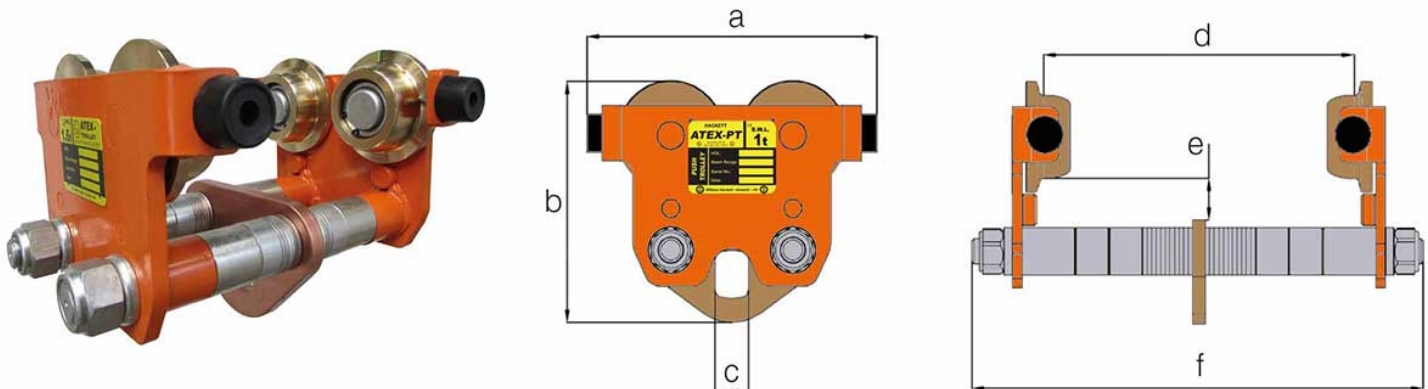

## WH PT ATEX Push Trolley

Complies with the requirements of ATEX Directive 2014 / 34 / EU and Machinery Directive 2006 / 42 / EC

The William Hackett ATEX Push Trolleys meet and exceed the requirements of the following international standards:  
 British Standard BS EN 13157:2004 + A1:2009.

This high quality trolley range is precision engineered in WLL capacities from 500kg to 2 tonnes.

Enabling exact positioning or easy traversing of large loads incorporating manual hoists, the William Hackett series push trolley can be supplied to suit various track widths within the standard beam range 1 and the extended beam range 2.

The runners (trolley wheels) are precision machined and they rotate on maintenance sealed ball bearings.

All William Hackett push trolleys are fitted with anti-jump bars and rubber end stops as standard. They are also fitted with solid bronze wheels and have a copper plated hanging plate. Other sizes are available upon request.